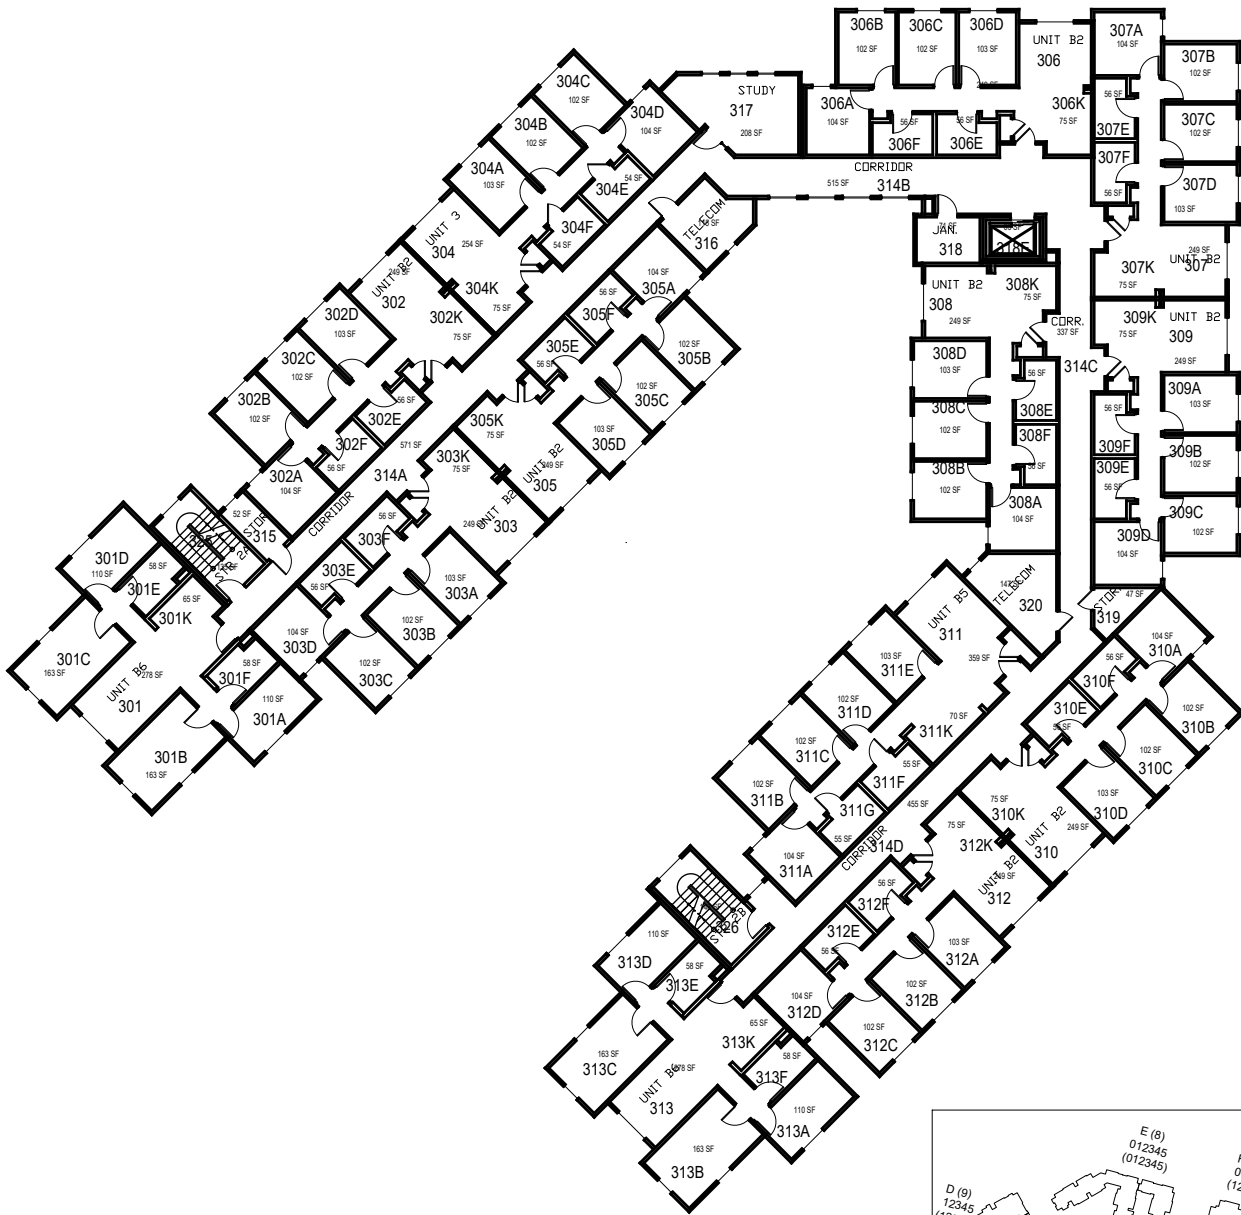

Buena Vista

Floor 1

FACILITIES MANAGEMENT AND DEVELOPMENT

Space Data http://afd.calpoly.edu/facilities/spacefacility/space_data.asp

March 2022

30'-0"

Buena Vista

Floor 2

FACILITIES MANAGEMENT AND DEVELOPMENT

Space Data http://afd.calpoly.edu/facilities/spacefacility/space_data.asp

March 2022

1" = 30'-0"

Buena Vista

Floor 3

FACILITIES MANAGEMENT AND DEVELOPMENT

Space Data http://afd.calpoly.edu/facilities/spacefacility/space_data.asp