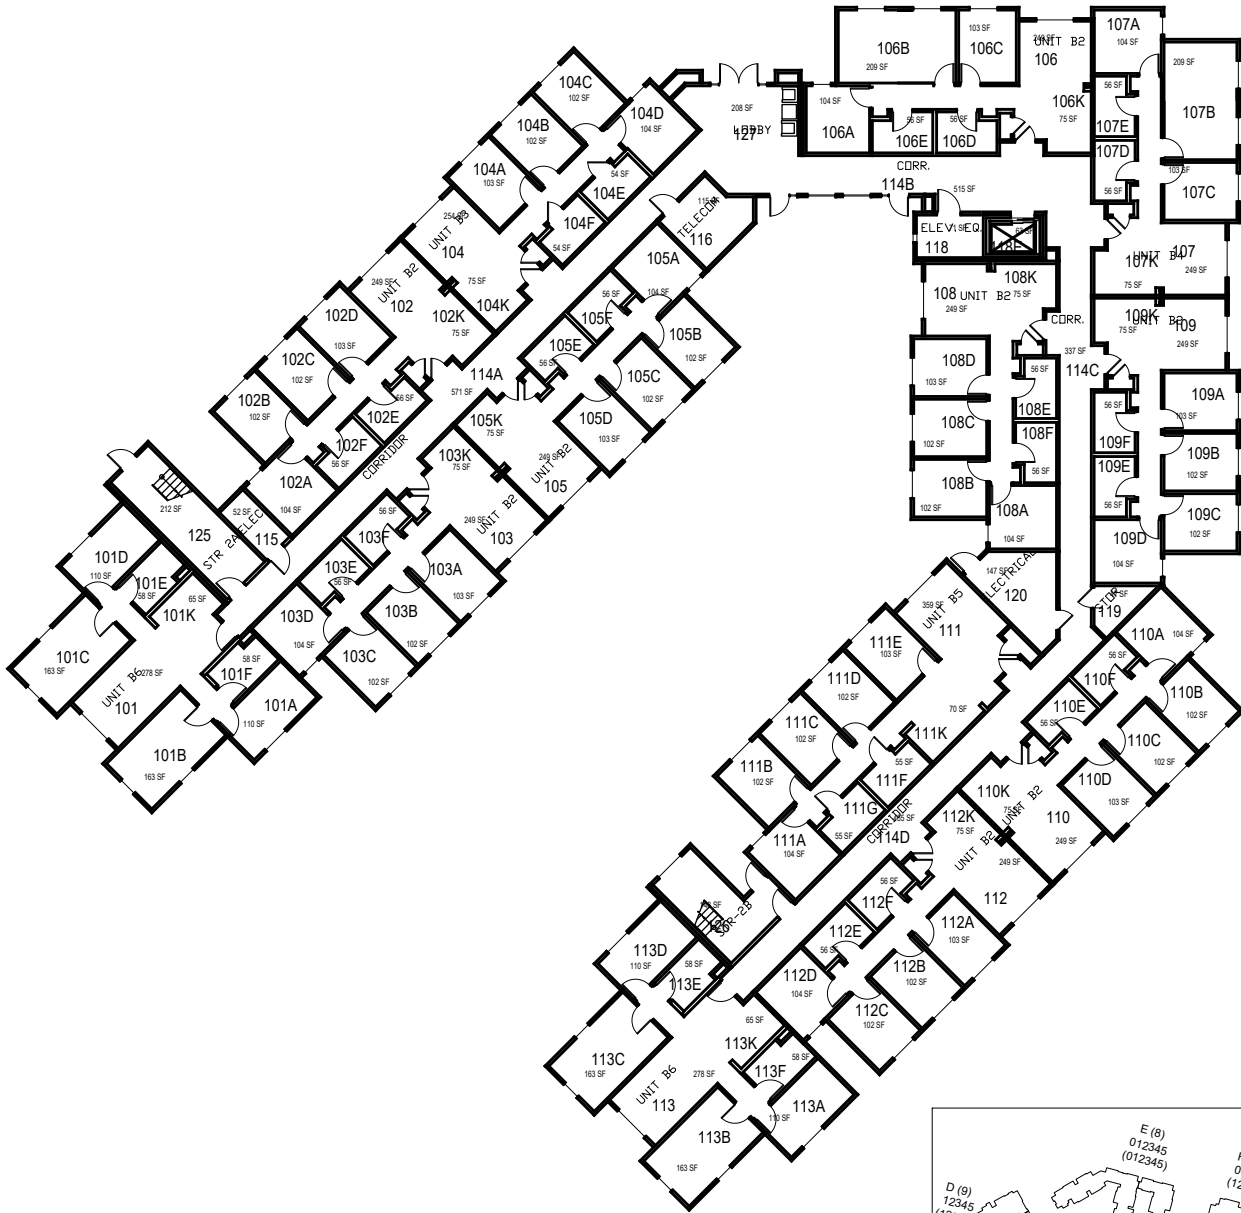

Buena Vista PCV 171-B Floor1

Buena Vista

Poly Canyon Village

Floor 0

FACILITIES MANAGEMENT AND DEVELOPMENT

Space Data http://afd.calpoly.edu/facilities/spacefacility/space_data.asp

March 2022

30'-0"

Buena Vista

Floor 1

FACILITIES MANAGEMENT AND DEVELOPMENT

Space Data http://afd.calpoly.edu/facilities/spacefacility/space_data.asp

March 2022

30'-0"

Buena Vista

Floor 2

FACILITIES MANAGEMENT AND DEVELOPMENT

Space Data http://afd.calpoly.edu/facilities/spacefacility/space_data.asp

March 2022

1" = 30'-0"

Buena Vista

Floor 3

FACILITIES MANAGEMENT AND DEVELOPMENT

Space Data http://afd.calpoly.edu/facilities/spacefacility/space_data.asp