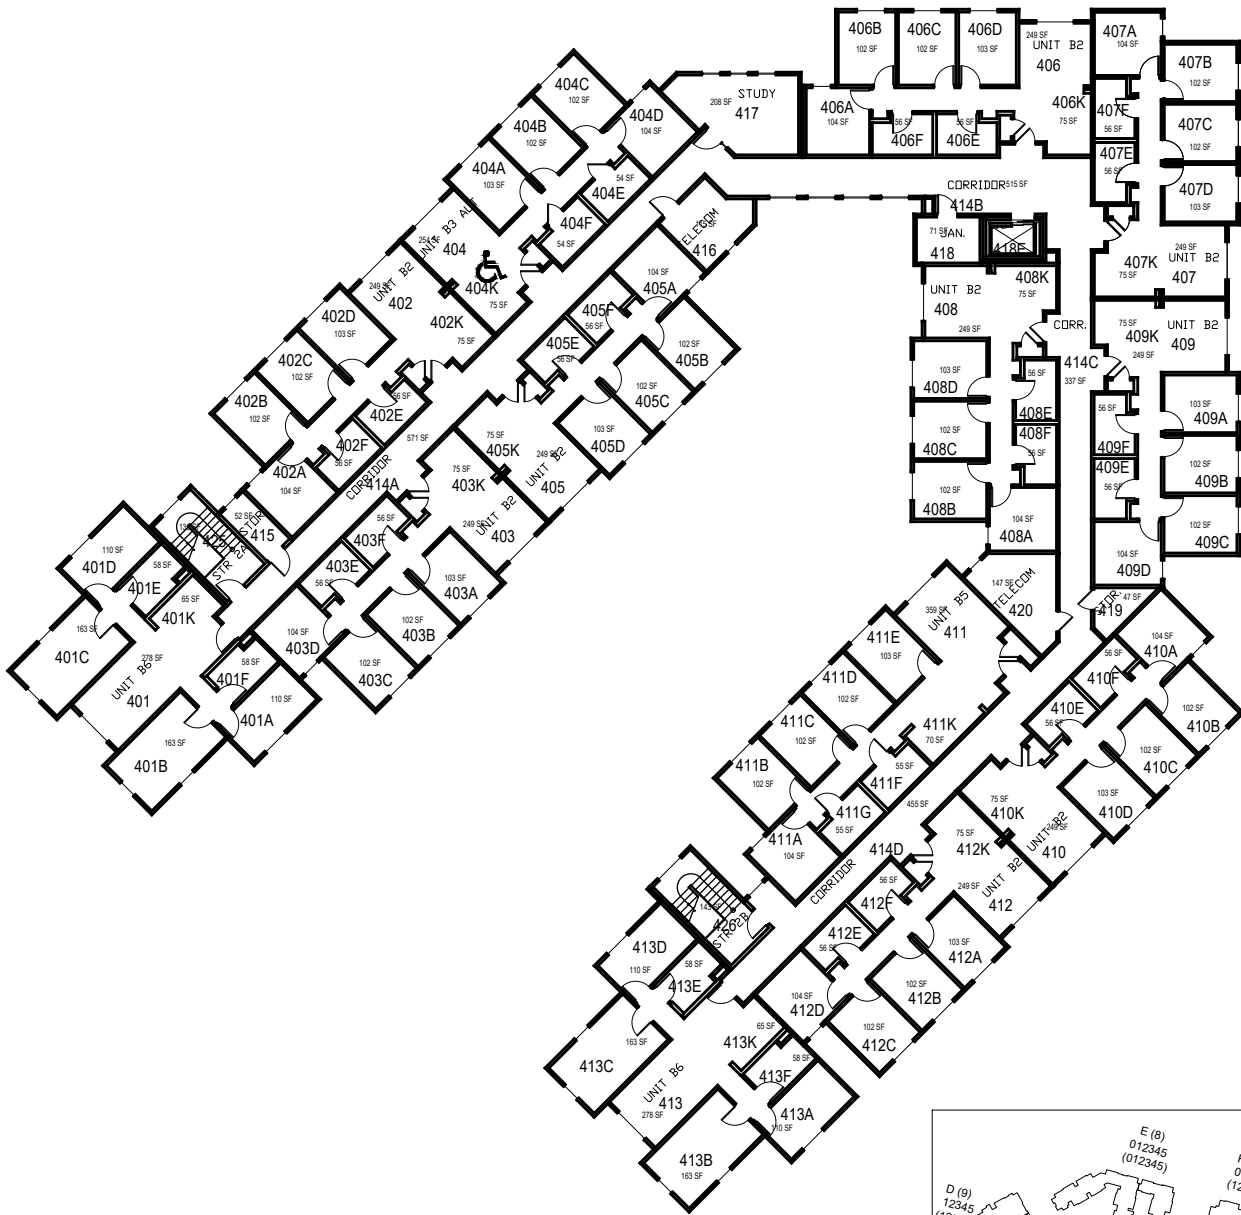

Buena Vista

Floor 1

FACILITIES MANAGEMENT AND DEVELOPMENT

Space Data http://afd.calpoly.edu/facilities/spacefacility/space_data.asp

March 2022

30'-0"

Buena Vista

Floor 2

FACILITIES MANAGEMENT AND DEVELOPMENT

Space Data http://afd.calpoly.edu/facilities/spacefacility/space_data.asp

March 2022

1" = 30'-0"

Buena Vista

Floor 3

FACILITIES MANAGEMENT AND DEVELOPMENT

Space Data http://afd.calpoly.edu/facilities/spacefacility/space_data.asp

March 2022

30'-0"

Buena Vista

Floor 4

FACILITIES MANAGEMENT AND DEVELOPMENT

Space Data http://afd.calpoly.edu/facilities/spacefacility/space_data.asp

March 2022

1" = 30'-0"