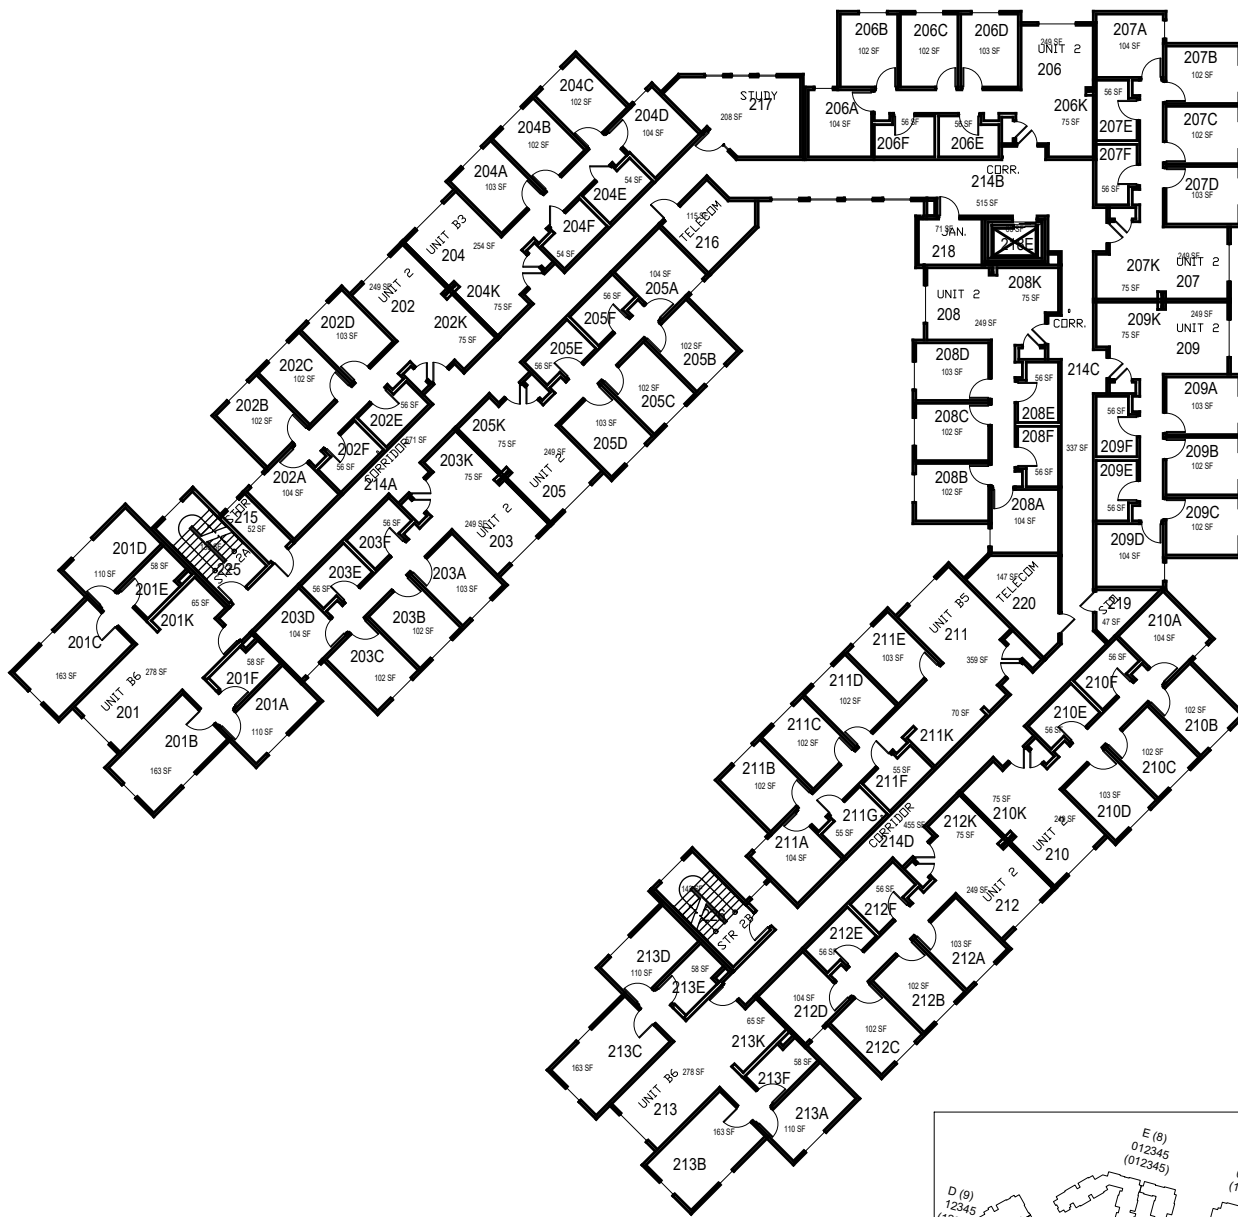

Buena Vista

Floor 1

FACILITIES MANAGEMENT AND DEVELOPMENT

Space Data http://afd.calpoly.edu/facilities/spacefacility/space_data.asp

March 2022

30'-0"

Buena Vista

Floor 2

FACILITIES MANAGEMENT AND DEVELOPMENT

Space Data http://afd.calpoly.edu/facilities/spacefacility/space_data.asp

March 2022

1" = 30'-0"

Buena Vista

Floor 3

FACILITIES MANAGEMENT AND DEVELOPMENT

Space Data http://afd.calpoly.edu/facilities/spacefacility/space_data.asp